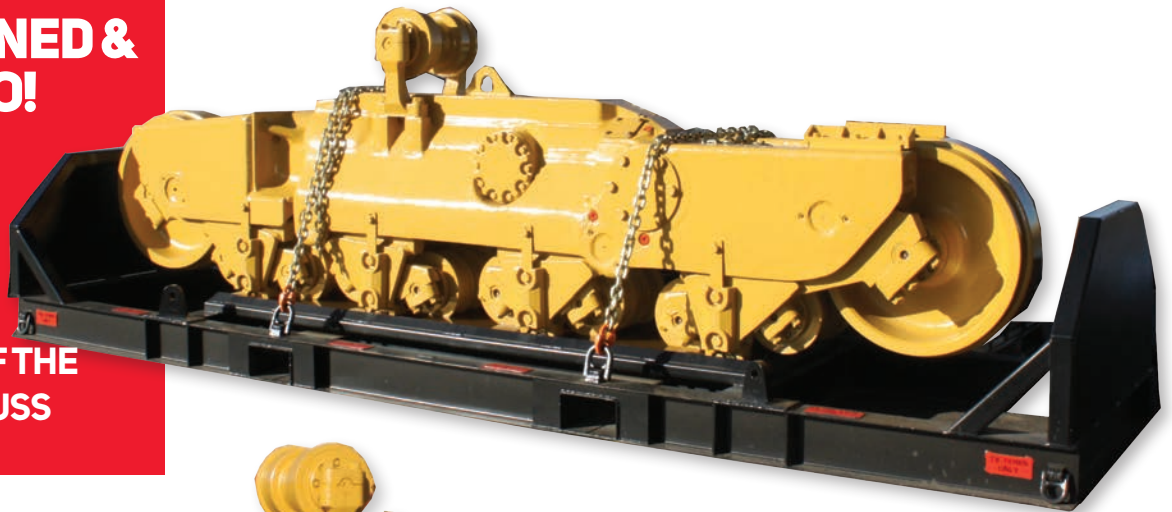

MINING EQUIPMENT
PARTS, RENTAL
& SALES

IN STOCK NOW D10T TOE OUT TRACK FRAMES

D10T

RECONDITIONED & READY TO GO!

With reconditioned
idlers and new
cat rollers.

CALL A MEMBER OF THE
BTP TEAM TO DISCUSS

156-5703 (LH)